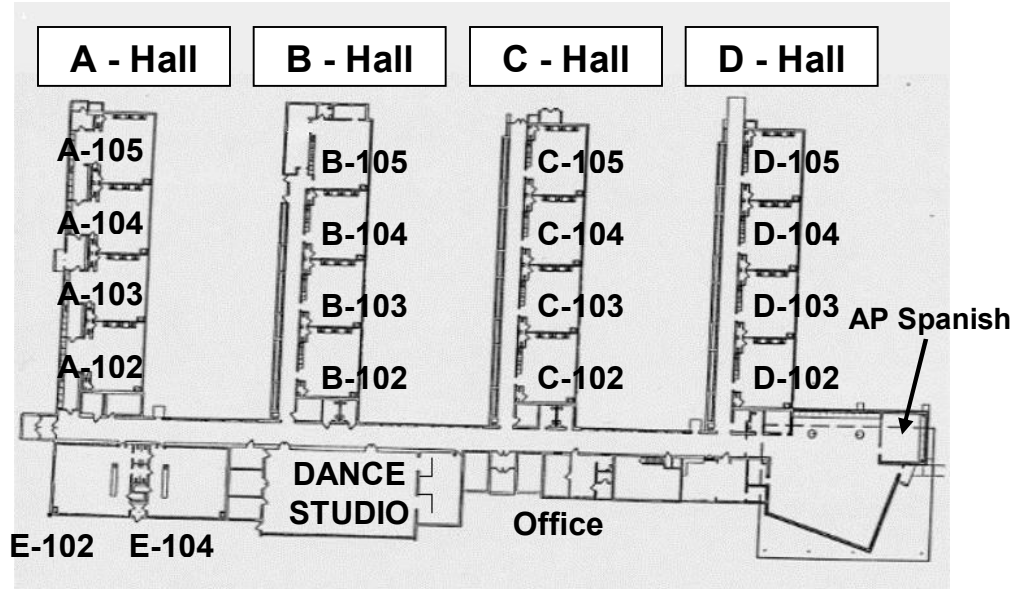

2010 - 2011
1st Semester

CASA MAP

TEACHER	COURSE	HOUR	ROOM
Ms. Asheton	AP English Language	6	A -102
	Philosophy I	7	A -102
Mr. Binkow	AP Statistics	6	D -105
	AP Computer Science A	7	D -105
Mr. Fadoir	AP Statistics	6	D -104
	AP Calculus BC	7	D -104
Ms. Green	AP European History	6	C -102
	AP US History	7	C -102
Ms. Guzman de Grimm	AP Spanish	7	Media Center
Mr. Herkowitz	Intro to Criminal Justice I	6 & 7	B -105
Ms. Jasionowicz	AP Physics-C	6	B -102
	AP Physics-B	7	B -102
Ms. Kaczmarek	Japanese I	6	C -105
	Japanese II	7	C -105
Mr. Kullman	Ancient History & Myth	6	C -103
	AP World History	7	C -103
Mr. Lemenu	AP Studio Art . Drawing	6 & 7	A -104
Ms. Lindholm	Humanities	6	B -104
	AP English Literature	7	B -104
Ms. Markowitz	Current Issues & Questions	6 & 7	D -102
Ms. Miller	Comparative Religions I	6 & 7	D -103
Mr. Morgan	Music History I	6	B -103
	AP Music Theory	7	B -103
Ms. Okun	Russian I	6	C -104
	Russian II	7	C -104
Ms. Rubenstein	Applications of Genetics	6	E -102
	AP Environmental Science	7	E -102
Mr. Scott	Sculpture	6 & 7	A -105
	AP Studio Art . 3-D Design	6 & 7	A -105
Mr. Shea	AP Psychology	6 & 7	A -103
Ms. Veresh	AP Chemistry	6	E -104
Ms. Whinham	Dance	6 & 7	Dance Studio